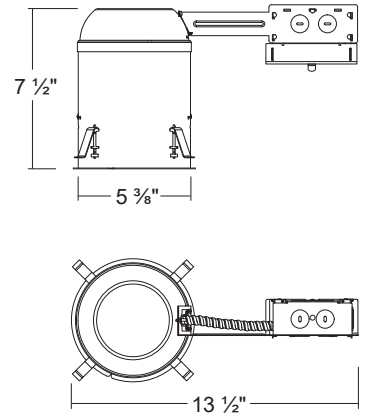

LED500ICRA / LED500ICRA-01V

5" IC Air-Tight LED Dedicated Remodel Housing

Dimensions

SPECIFICATION

Junction Box

- Listed for through branch circuit wiring
- Contains one 1-1/8", six 7/8" knockouts
- New Cable Trap for easy installation of Romex Cable (US Patented / China Patented)

Ceiling Thickness

- Housing adjusts from 5/8" - 1-3/8" to accommodate various ceiling thickness

Remodel Clips

- Four remodel clips secure housing and accommodates 1/2" and 5/8" ceiling materials

Listings

- cULus Listed for Damp Location
- cULus Listed for Feed Through
- Certified under ASTM-E283 for Air tight construction